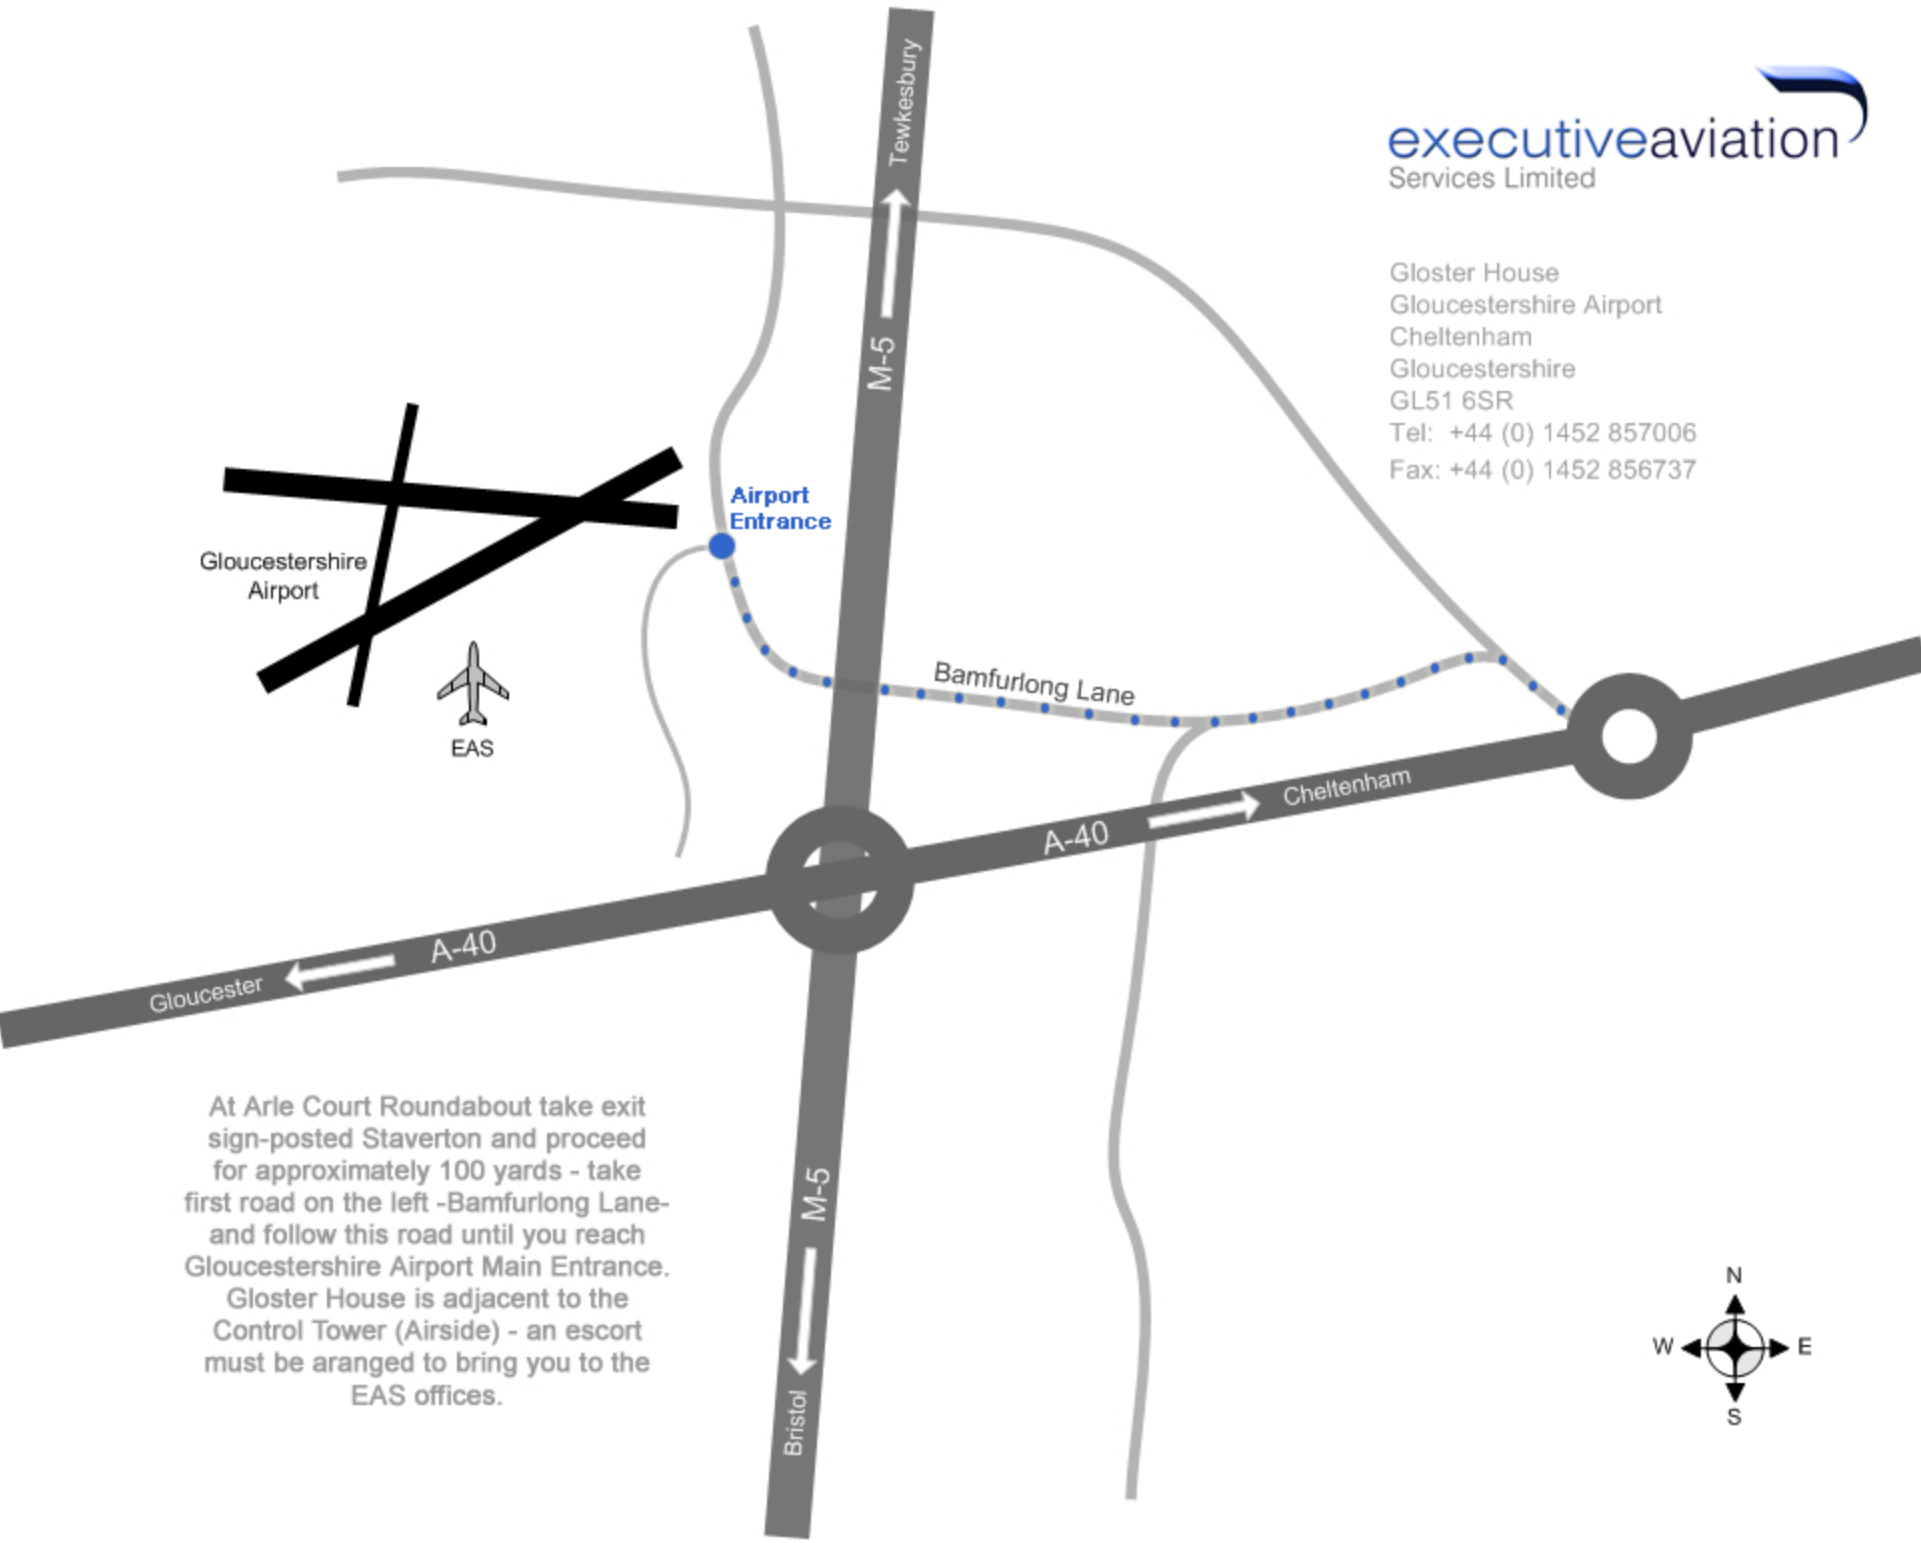

Gloster House
Gloucestershire Airport
Cheltenham
Gloucestershire
GL51 6SR
Tel: +44 (0) 1452 857006
Fax: +44 (0) 1452 856737

At Arle Court Roundabout take exit sign-posted Staverton and proceed for approximately 100 yards - take first road on the left -Bamfurlong Lane- and follow this road until you reach Gloucestershire Airport Main Entrance. Gloster House is adjacent to the Control Tower (Airside) - an escort must be arranged to bring you to the EAS offices.